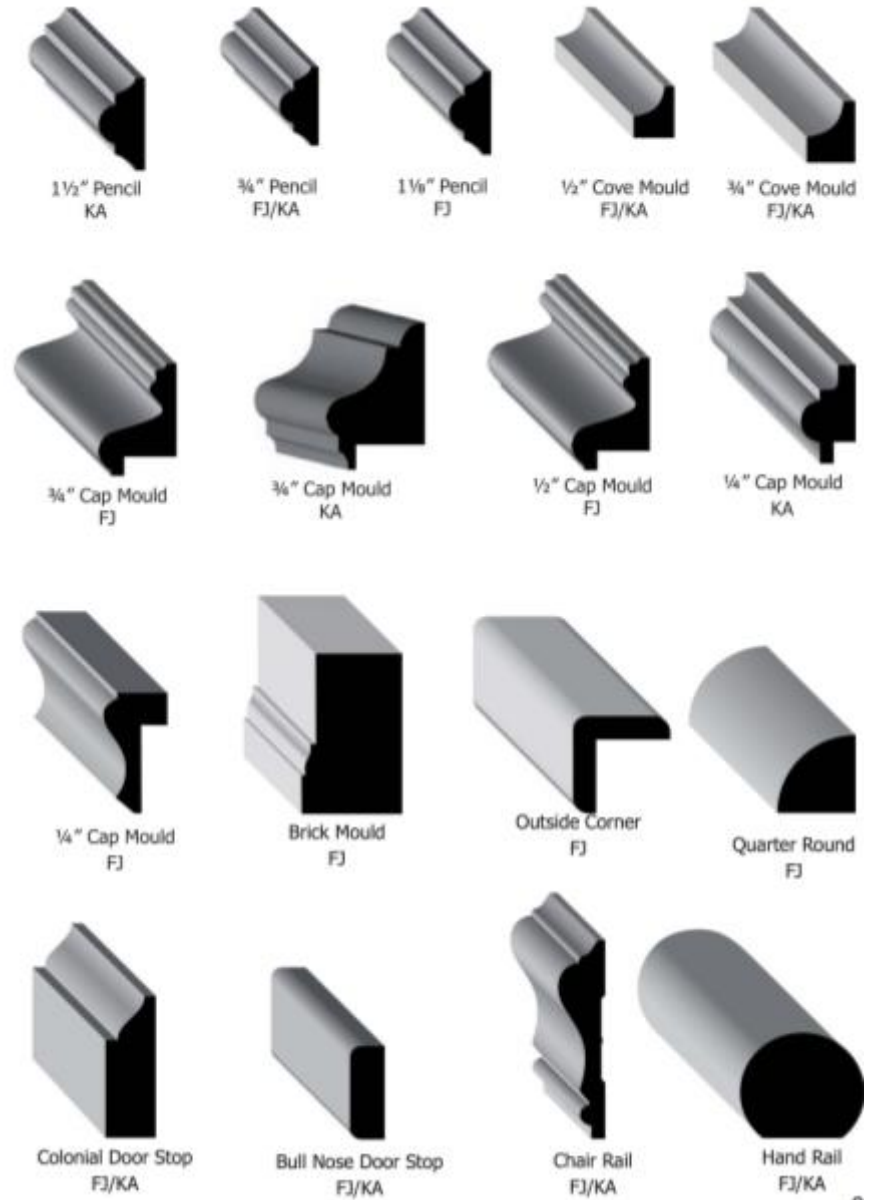

Moldings are available in a variety of hardwood species, including:

- Alder
- Knotty Alder
- Cherry
- Pine
- Poplar
- Birch

All doors are finished with earth friendly products and can be shipped anywhere in the country.

MOLDING

MOLDING PG 1:2

TRADITIONAL CASE & BASE

CUSTOM CASE & BASE

CROWN, HEADER, & PINTHS

CROWN

Moulding Lengths
FJ - 16'
KA - 8' or 10'
MDF - 16'

MOLDING COLORS & SPECIES