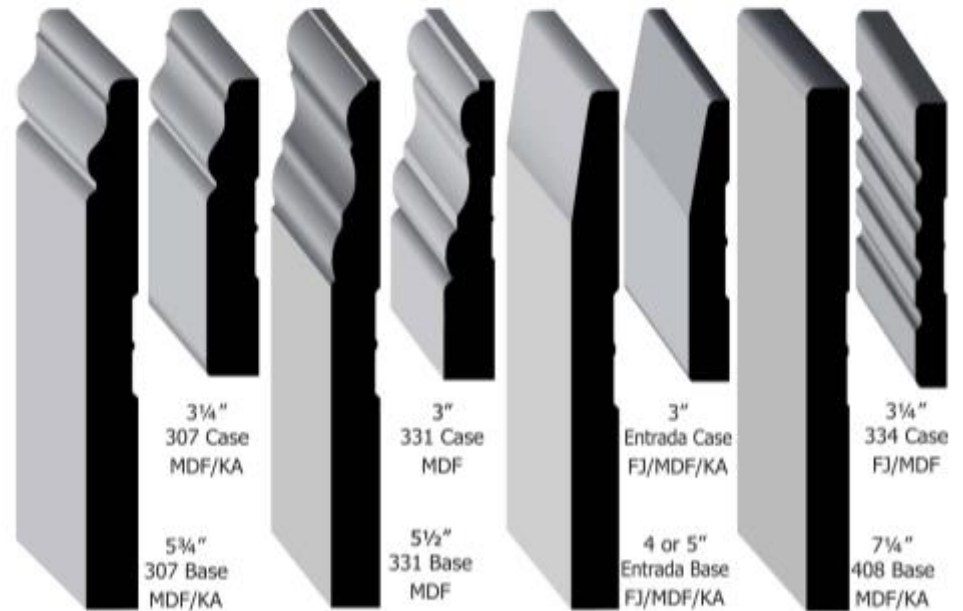

Moldings are available in a variety of hardwood species, including:

- Alder
- Knotty Alder
- Cherry
- Pine
- Poplar
- Birch

All doors are finished with earth friendly products and can be shipped anywhere in the country.

MOLDING

MOLDING PG 1:2

TRADITIONAL CASE & BASE

CUSTOM CASE & BASE

CROWN, HEADER, & PINTHS

CROWN

Moulding Lengths
FJ - 16'
KA - 8' or 10'
MDF - 16'

MOLDING COLORS & SPECIES