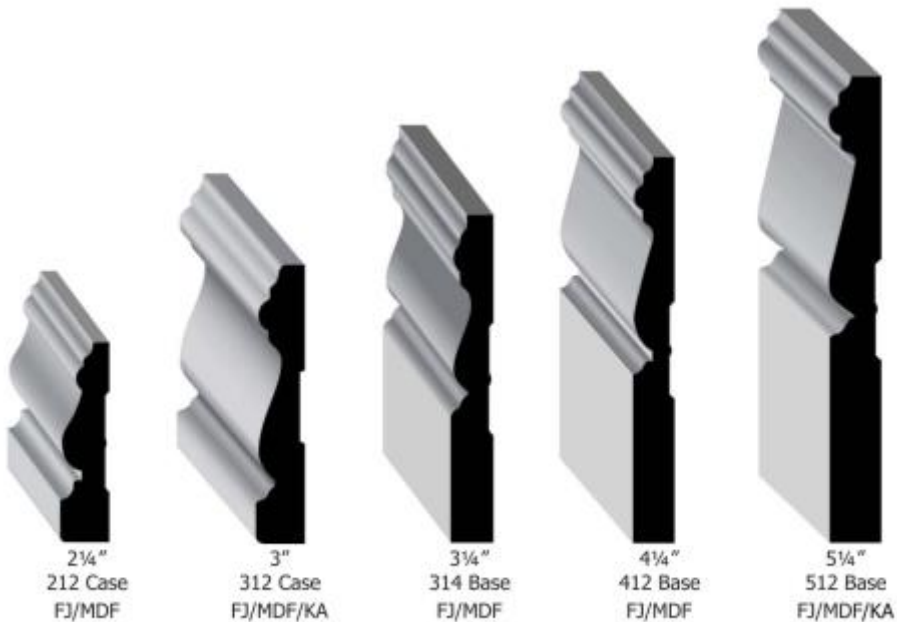

Moldings are available in a variety of hardwood species, including:

- Alder
- Knotty Alder
- Cherry
- Pine
- Poplar
- Birch

All doors are finished with earth friendly products and can be shipped anywhere in the country.

MOLDING

MOLDING PG 1:2

TRADITIONAL CASE & BASE

CUSTOM CASE & BASE

CROWN, HEADER, & PINTHS

CROWN

Moulding Lengths
FJ - 16'
KA - 8' or 10'
MDF - 16'

MOLDING COLORS & SPECIES