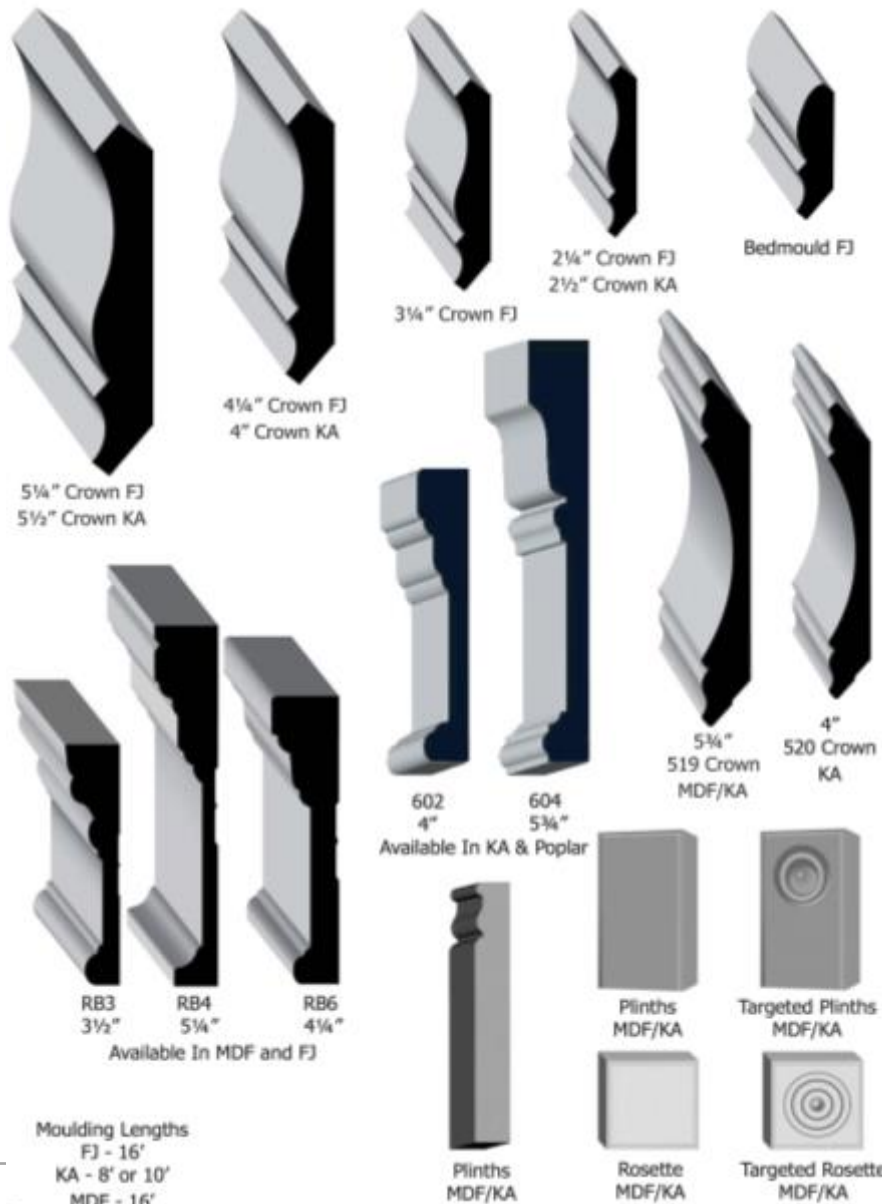

Moldings are available in a variety of hardwood species, including:

- Alder
- Knotty Alder
- Cherry
- Pine
- Poplar
- Birch

All doors are finished with earth friendly products and can be shipped anywhere in the country.

MOLDING

MOLDING PG 1:2

TRADITIONAL CASE & BASE

CUSTOM CASE & BASE

CROWN, HEADER, & PINTHS

CROWN

Moulding Lengths
FJ - 16'
KA - 8' or 10'
MDF - 16'

MOLDING COLORS & SPECIES