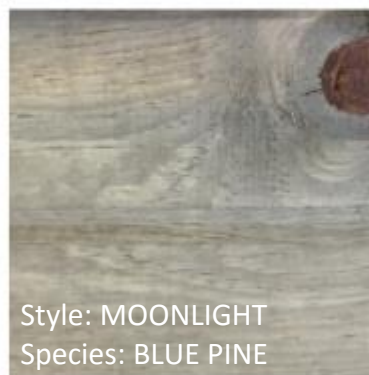

Moldings are available in a variety of hardwood species, including:

- Alder
- Knotty Alder
- Cherry
- Pine
- Poplar
- Birch

All doors are finished with earth friendly products and can be shipped anywhere in the country.

MOLDING

MOLDING PG 1:2

TRADITIONAL CASE & BASE

CUSTOM CASE & BASE

CROWN, HEADER, & PINTHS

CROWN

Moulding Lengths
FJ - 16'
KA - 8' or 10'
MDF - 16'

MOLDING COLORS & SPECIES